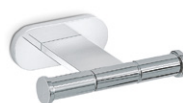

art. 67215 ceramica nera / *black ceramic*

Porta scopino a muro con scopino.

Wall mounted toilet brush with brush.

art. 67205 ceramica bianca / *white ceramic*

art. 67205 ceramica nera / *black ceramic*

Porta bicchiere a muro.

Wall mounted tumbler holder.

art. 67223

Porta rotolo a muro.

Wall mounted paper holder.

art. 67210 ceramica bianca / *white ceramic*

art. 67210 ceramica nera / *black ceramic*

Dosa sapone a muro.

Wall mounted soap dispenser.

art. 67225

Dosa sapone a muro.

Wall mounted soap dispenser.

art. 67227

Porta salvietta corto, cm 30.
Short towel rail, cm 30.

art. 67222

Appendino a muro.
Robe hook.

art. 67228

Porta salvietta medio, cm 45.
Medium towel rail, cm 45.

art. 67250 ceramica bianca / *white ceramic*

art. 67250 ceramica nera / *black ceramic*

Porta sapone da appoggio.
Free standing soap dish.

art. 67229