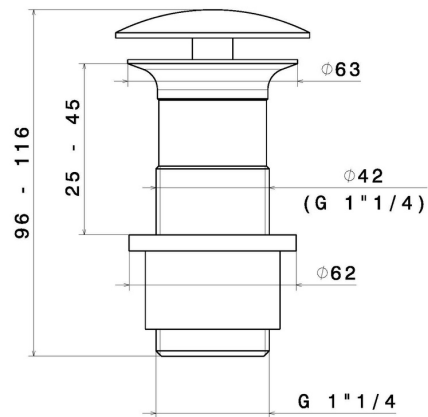

227.01.014

1"1/4 free drain - finish Matt White

FEATURES

Material	Brass
Waste / Drain set	Free drain

TECHNICAL DRAWING

227.01.014

1"1/4 free drain - finish Matt White

AVAILABLE FINISHES