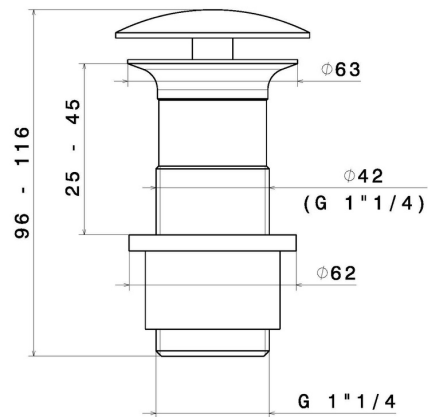

227.01.093

1"1/4 free drain - finish Matt Black

FEATURES

Material	Brass
Waste / Drain set	Free drain

TECHNICAL DRAWING

AR Preview
try it in your home

More Details
on our [website](#)

227.01.093