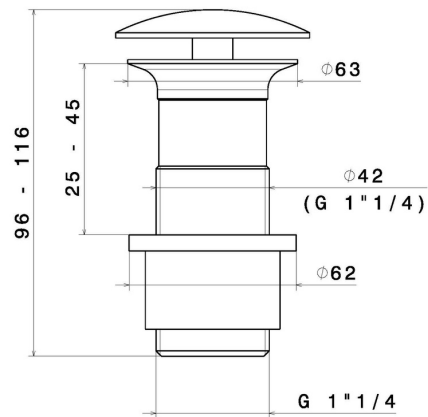

227.21.018

1"1/4 free drain - finish Chrome

Chrome

FEATURES

Material	Brass
Waste / Drain set	Free drain

TECHNICAL DRAWING

227.21.018

1"1/4 free drain - finish Chrome