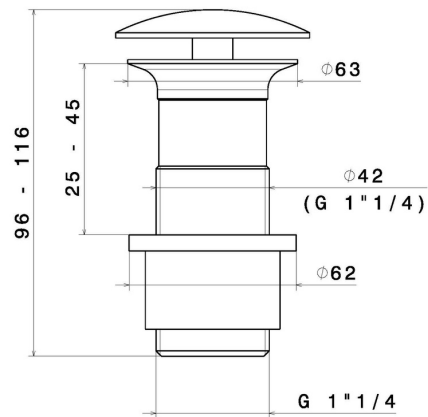

227.58.061

1"1/4 free drain - finish PVD Copper Bronze

PVD Copper Bronze

FEATURES

Material **Brass**
Waste / Drain set **Free drain**

TECHNICAL DRAWING

AR Preview
try it in your home

More Details
on our [website](#)

227.58.061

1"1/4 free drain - finish PVD Copper Bronze

AVAILABLE FINISHES

58.061

PVD Copper Bronze

01.014

finish Matt White

01.093