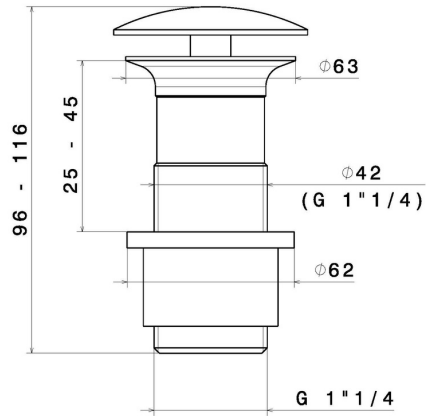

227.59.064

1"1/4 free drain - finish PVD Brushed Gun Metal

PVD Brushed Gun Metal

FEATURES

Material	Brass
Waste / Drain set	Free drain

TECHNICAL DRAWING

227.59.064

1"1/4 free drain - finish PVD Brushed Gun Metal