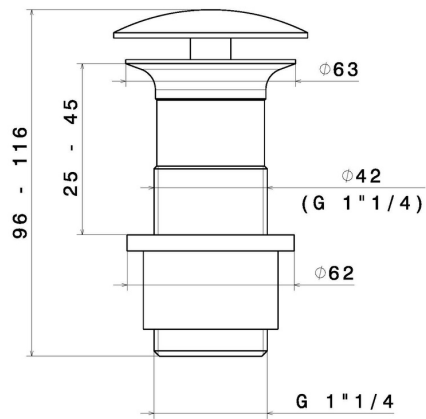

227.59.066

1"1/4 free drain - finish PVD Brushed steel

PVD Brushed steel

FEATURES

Material	Brass
Waste / Drain set	Free drain

TECHNICAL DRAWING

227.59.066

1"1/4 free drain - finish PVD Brushed steel