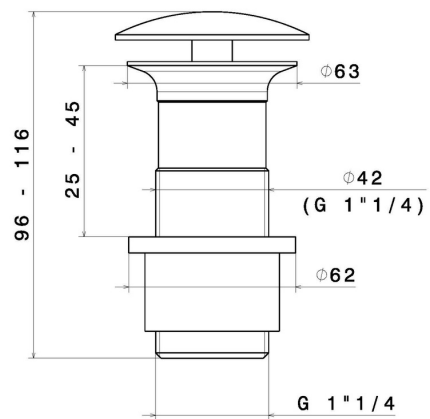

227.59.067

1"1/4 free drain - finish PVD Brushed Copper Bronze

PVD Brushed Copper Bronze

FEATURES

Material	Brass
Waste / Drain set	Free drain

TECHNICAL DRAWING

227.59.067

1"1/4 free drain - finish PVD Brushed Copper Bronze