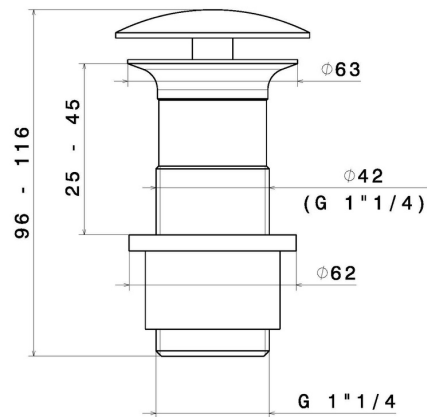

227.59.097

1"1/4 free drain - finish PVD Brushed Gold

PVD Brushed Gold

FEATURES

Material	Brass
Waste / Drain set	Free drain

TECHNICAL DRAWING

227.59.097

1"1/4 free drain - finish PVD Brushed Gold