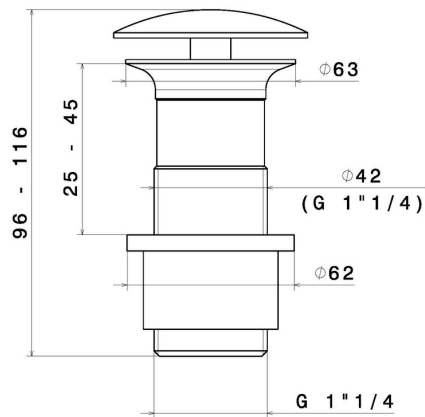

227.59.098

1"1/4 free drain - finish PVD Brushed Pale Gold

PVD Brushed Pale Gold

FEATURES

Material	Brass
Waste / Drain set	Free drain

TECHNICAL DRAWING

 **AR Preview**
try it in your home

More Details
on our [website](#)

227.59.098

1"1/4 free drain - finish PVD Brushed Pale Gold

AVAILABLE FINISHES

59.098

PVD Brushed Pale Gold

01.014

finish Matt White

01.093