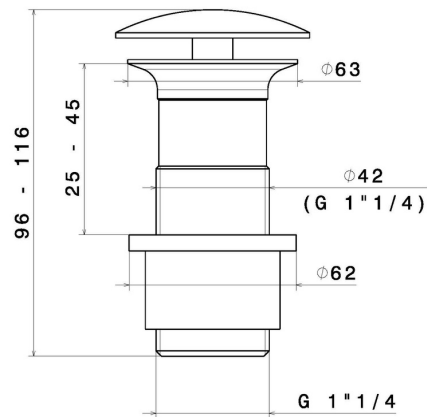

227.61.020

1"1/4 free drain - finish PVD Glossy Gold

PVD Glossy Gold

FEATURES

Material	Brass
Waste / Drain set	Free drain

TECHNICAL DRAWING

227.61.020

1"1/4 free drain - finish PVD Glossy Gold