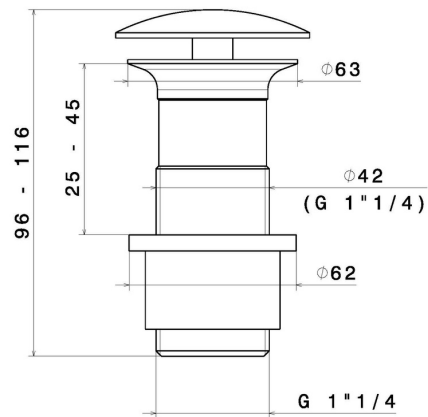

227.M0.071

1"1/4 free drain - finish Gold Satin

Gold Satin

FEATURES

Material	Brass
Waste / Drain set	Free drain

TECHNICAL DRAWING

227.M0.071

1"1/4 free drain - finish Gold Satin