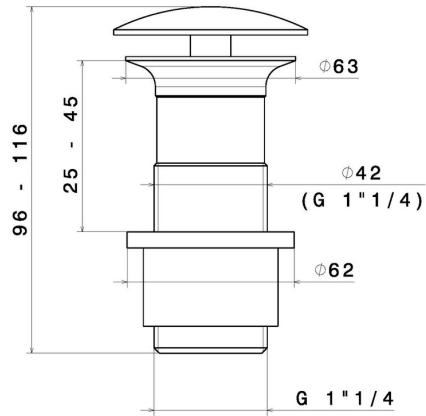

227.M0.072

1"1/4 free drain - finish Copper Satin

FEATURES

Material	Brass
Waste / Drain set	Free drain

TECHNICAL DRAWING

227.M0.072

1"1/4 free drain - finish Copper Satin

AVAILABLE FINISHES