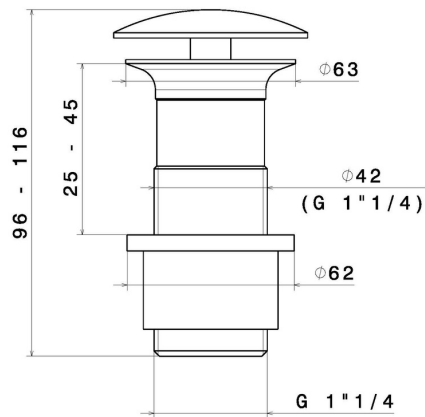

## 227.M0.075

1"1/4 free drain - finish Copper Glossy

Copper Glossy

### TECHNICAL DRAWING

AR Preview  
try it in your home

More Details  
on our [website](#)

**227.M0.075**

1"1/4 free drain - finish Copper Glossy