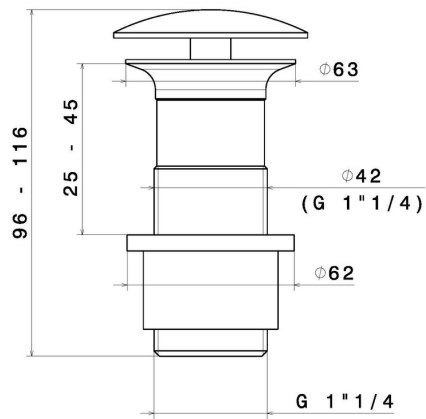

227.M0.077

1"1/4 free drain - finish Carbon Satin

FEATURES

Material	Brass
Waste / Drain set	Free drain

TECHNICAL DRAWING

227.M0.077

1"1/4 free drain - finish Carbon Satin

AVAILABLE FINISHES