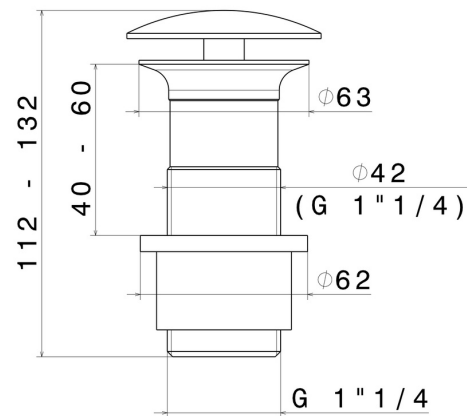

## 228.01.014

1"1/4 free drain - finish Matt White

### TECHNICAL DRAWING

---

**228.01.014**

1"1/4 free drain - finish Matt White