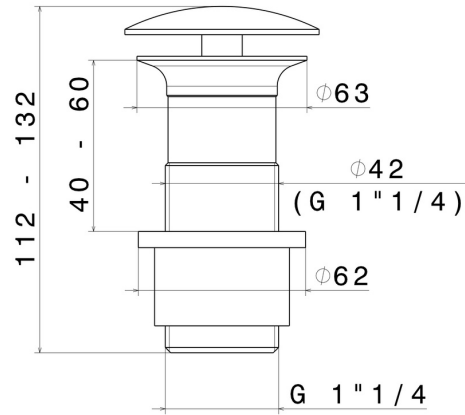

228.01.093

1"1/4 free drain - finish Matt Black

FEATURES

Material	Brass
Waste / Drain set	Free drain

TECHNICAL DRAWING

228.01.093

1"1/4 free drain - finish Matt Black

AVAILABLE FINISHES