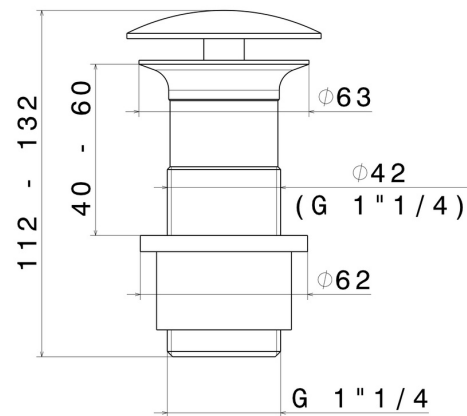

**228.21.018**

1"1/4 free drain - finish Chrome

Chrome

**FEATURES**

---

Material	<b>Brass</b>
Waste / Drain set	<b>Free drain</b>

**TECHNICAL DRAWING**

---

**228.21.018**

1"1/4 free drain - finish Chrome