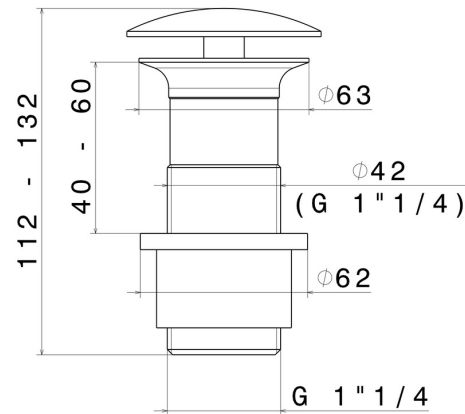

228.47.083

1"1/4 free drain - finish Groove Bronze

Groove Bronze

FEATURES

Material	Brass
Waste / Drain set	Free drain

TECHNICAL DRAWING

228.47.083

1"1/4 free drain - finish Groove Bronze