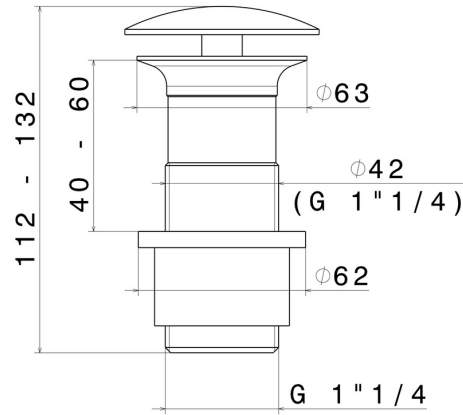

**228.58.061**

1"1/4 free drain - finish PVD Copper Bronze

PVD Copper Bronze

**FEATURES**

---

Material	<b>Brass</b>
Waste / Drain set	<b>Free drain</b>

**TECHNICAL DRAWING**

---

**228.58.061**

1"1/4 free drain - finish PVD Copper Bronze