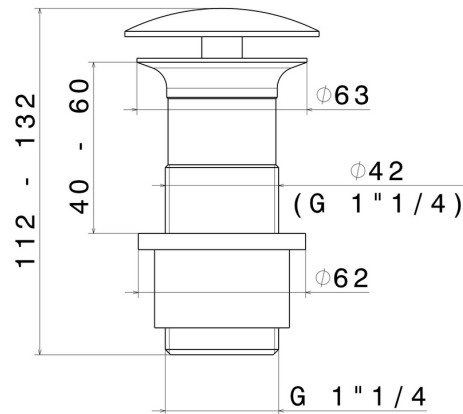

228.59.064

1"1/4 free drain - finish PVD Brushed Gun Metal

PVD Brushed Gun Metal

FEATURES

Material	Brass
Waste / Drain set	Free drain

TECHNICAL DRAWING

228.59.064

1"1/4 free drain - finish PVD Brushed Gun Metal