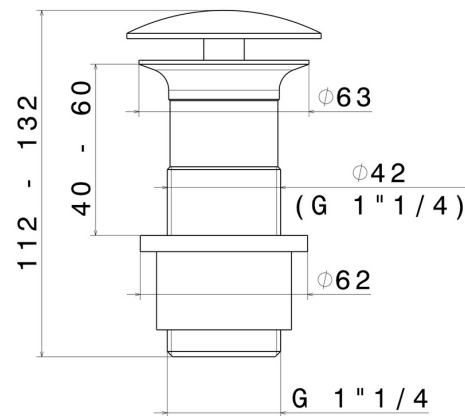

228.59.066

1"1/4 free drain - finish PVD Brushed steel

PVD Brushed steel

FEATURES

Material	Brass
Waste / Drain set	Free drain

TECHNICAL DRAWING

228.59.066

1"1/4 free drain - finish PVD Brushed steel