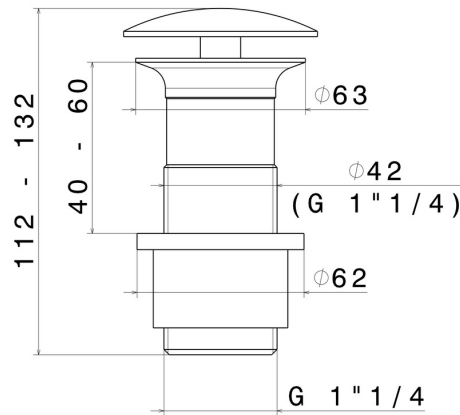

**228.59.067**

1"1/4 free drain - finish PVD Brushed Copper Bronze

PVD Brushed Copper Bronze

**FEATURES**

---

Material	<b>Brass</b>
Waste / Drain set	<b>Free drain</b>

**TECHNICAL DRAWING**

---

**228.59.067**

1"1/4 free drain - finish PVD Brushed Copper Bronze