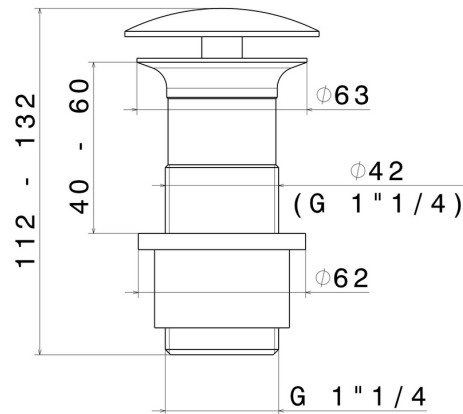

228.59.097

1"1/4 free drain - finish PVD Brushed Gold

PVD Brushed Gold

FEATURES

Material	Brass
Waste / Drain set	Free drain

TECHNICAL DRAWING

228.59.097

1"1/4 free drain - finish PVD Brushed Gold