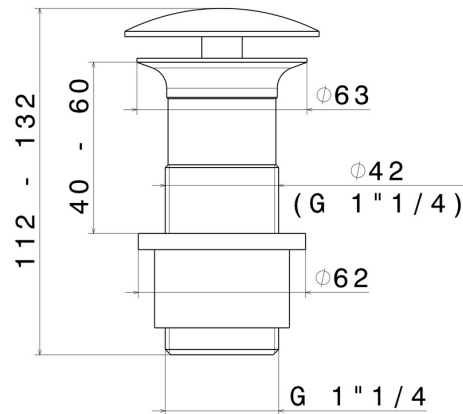

228.59.098

1"1/4 free drain - finish PVD Brushed Pale Gold

PVD Brushed Pale Gold

FEATURES

Material	Brass
Waste / Drain set	Free drain

TECHNICAL DRAWING

228.59.098

1"1/4 free drain - finish PVD Brushed Pale Gold