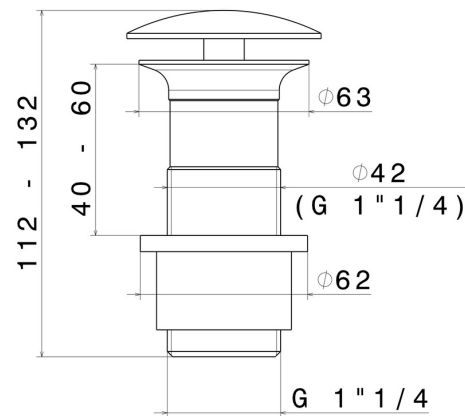

228.61.020

1"1/4 free drain - finish PVD Glossy Gold

PVD Glossy Gold

FEATURES

Material	Brass
Waste / Drain set	Free drain

TECHNICAL DRAWING

228.61.020

1"1/4 free drain - finish PVD Glossy Gold