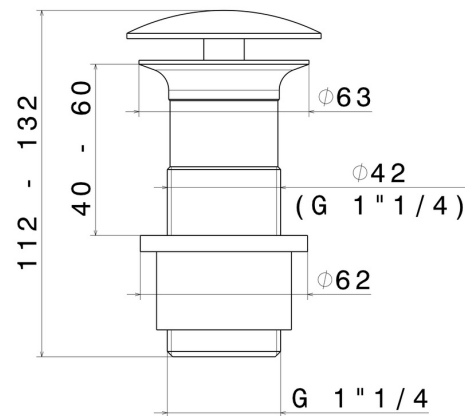

228.M0.071

1"1/4 free drain - finish Gold Satin

FEATURES

Material **Brass**
Waste / Drain set **Free drain**

TECHNICAL DRAWING

228.M0.071

1"1/4 free drain - finish Gold Satin

AVAILABLE FINISHES