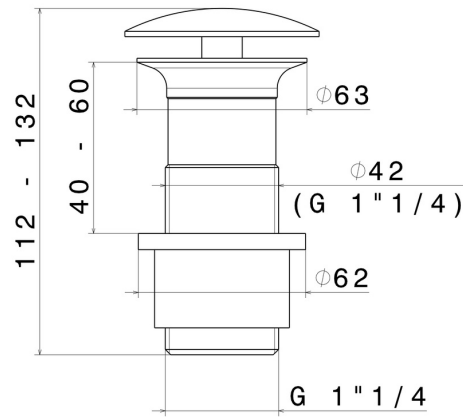

228.M0.075

1"1/4 free drain - finish Copper Glossy

FEATURES

Material	Brass
Waste / Drain set	Free drain

TECHNICAL DRAWING

228.M0.075

1"1/4 free drain - finish Copper Glossy

AVAILABLE FINISHES