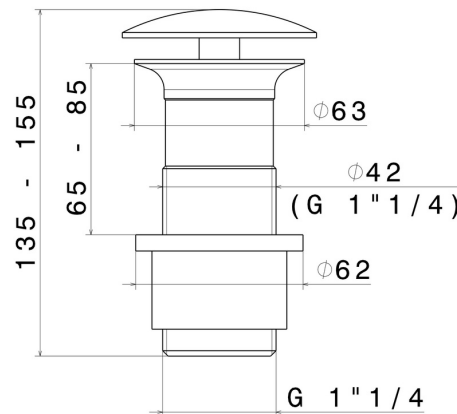

229.01.014

1"1/4 free drain - finish Matt White

FEATURES

Material	Brass
Waste / Drain set	Free drain

TECHNICAL DRAWING

229.01.014

1"1/4 free drain - finish Matt White

AVAILABLE FINISHES