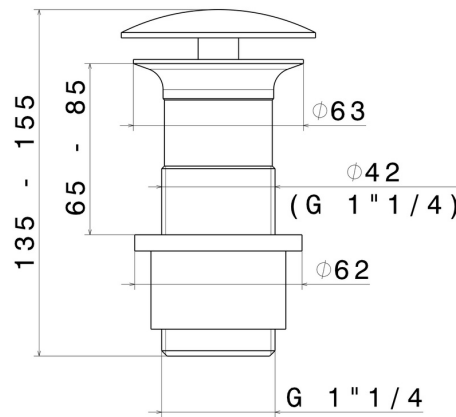

229.01.093

1"1/4 free drain - finish Matt Black

FEATURES

| | |
|-------------------|-------------------|
| Material | Brass |
| Waste / Drain set | Free drain |

TECHNICAL DRAWING

229.01.093

1"1/4 free drain - finish Matt Black