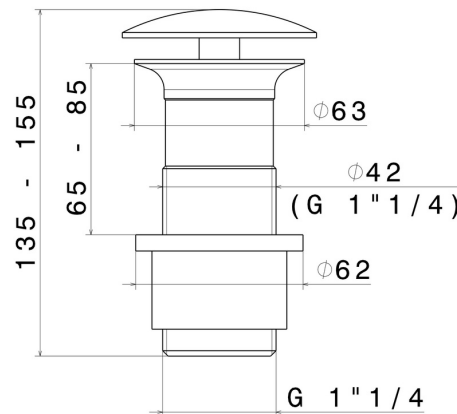

**229.21.018**

1"1/4 free drain - finish Chrome

**FEATURES**

---

Material	<b>Brass</b>
Waste / Drain set	<b>Free drain</b>

**TECHNICAL DRAWING**

---

**229.21.018**

1"1/4 free drain - finish Chrome