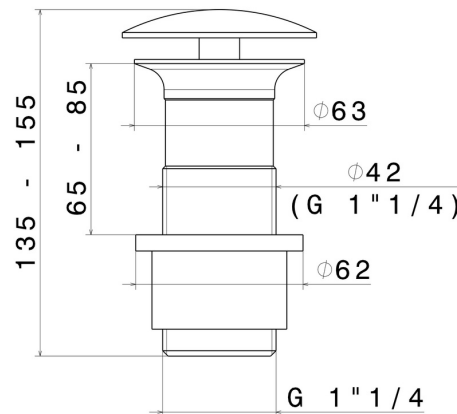

**229.47.083**

1"1/4 free drain - finish Groove Bronze

Groove Bronze

**FEATURES**

---

Material	<b>Brass</b>
Waste / Drain set	<b>Free drain</b>

**TECHNICAL DRAWING**

---

**229.47.083**

1"1/4 free drain - finish Groove Bronze