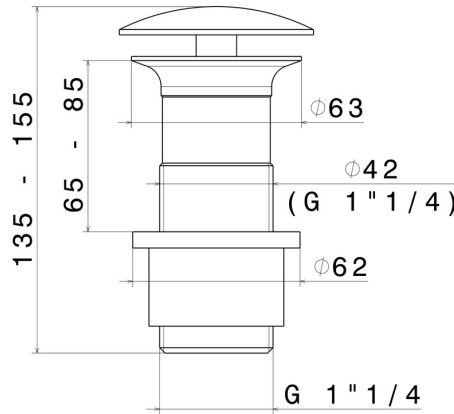

229.58.061

1"1/4 free drain - finish PVD Copper Bronze

PVD Copper Bronze

FEATURES

Material	Brass
Waste / Drain set	Free drain

TECHNICAL DRAWING

229.58.061

1"1/4 free drain - finish PVD Copper Bronze