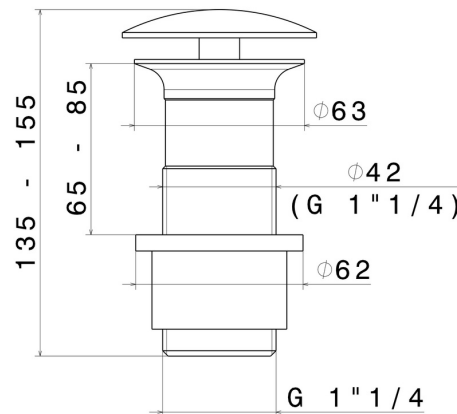

## 229.59.064

1"1/4 free drain - finish PVD Brushed Gun Metal

PVD Brushed Gun Metal

### TECHNICAL DRAWING

---

**229.59.064**

1"1/4 free drain - finish PVD Brushed Gun Metal