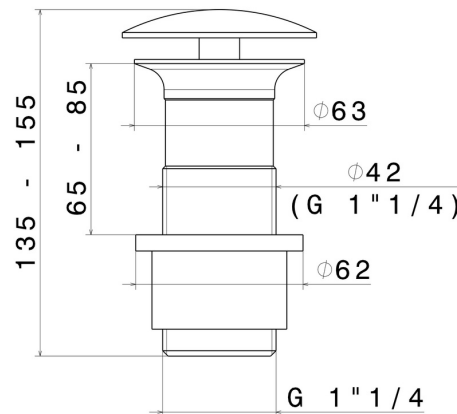

229.59.066

1"1/4 free drain - finish PVD Brushed steel

PVD Brushed steel

FEATURES

Material	Brass
Waste / Drain set	Free drain

TECHNICAL DRAWING

229.59.066

1"1/4 free drain - finish PVD Brushed steel