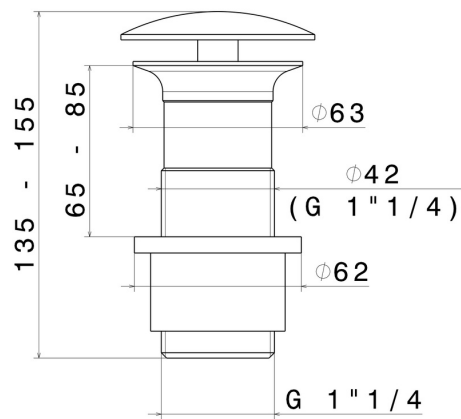

229.59.067

1"1/4 free drain - finish PVD Brushed Copper Bronze

PVD Brushed Copper Bronze

FEATURES

Material	Brass
Waste / Drain set	Free drain

TECHNICAL DRAWING

229.59.067

1"1/4 free drain - finish PVD Brushed Copper Bronze