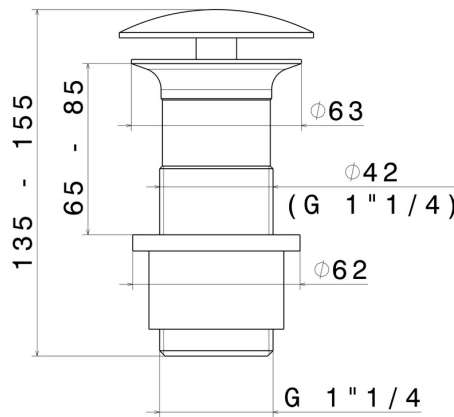

229.59.097

1"1/4 free drain - finish PVD Brushed Gold

PVD Brushed Gold

FEATURES

Material	Brass
Waste / Drain set	Free drain

TECHNICAL DRAWING

229.59.097

1"1/4 free drain - finish PVD Brushed Gold