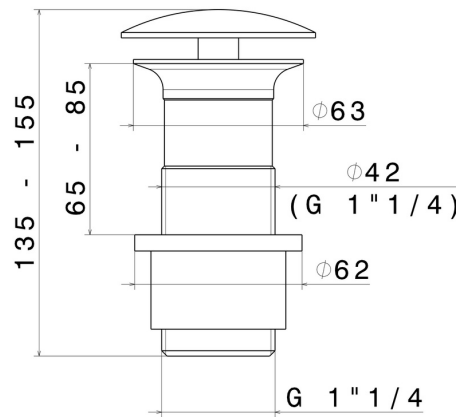

229.59.098

1"1/4 free drain - finish PVD Brushed Pale Gold

PVD Brushed Pale Gold

FEATURES

Material	Brass
Waste / Drain set	Free drain

TECHNICAL DRAWING

229.59.098

1"1/4 free drain - finish PVD Brushed Pale Gold