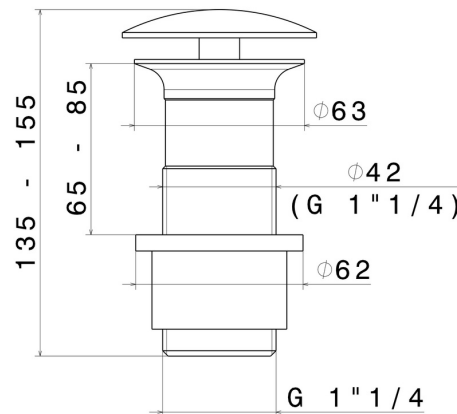

## 229.61.020

1"1/4 free drain - finish PVD Glossy Gold

PVD Glossy Gold

### TECHNICAL DRAWING

---

**229.61.020**

1"1/4 free drain - finish PVD Glossy Gold

**AVAILABLE FINISHES**

---

**61.020**

PVD Glossy Gold