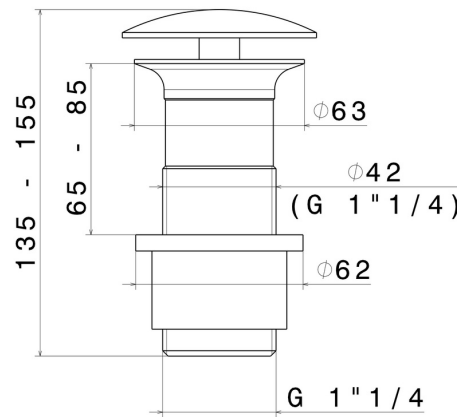

229.M0.071

1"1/4 free drain - finish Gold Satin

FEATURES

Material	Brass
Waste / Drain set	Free drain

TECHNICAL DRAWING

229.M0.071

1"1/4 free drain - finish Gold Satin

AVAILABLE FINISHES