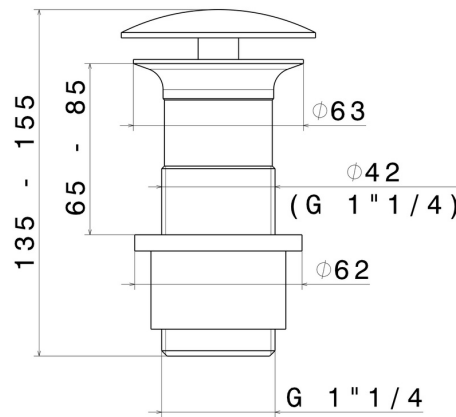

229.M0.072

1"1/4 free drain - finish Copper Satin

FEATURES

| | |
|-------------------|-------------------|
| Material | Brass |
| Waste / Drain set | Free drain |

TECHNICAL DRAWING

229.M0.072

1"1/4 free drain - finish Copper Satin