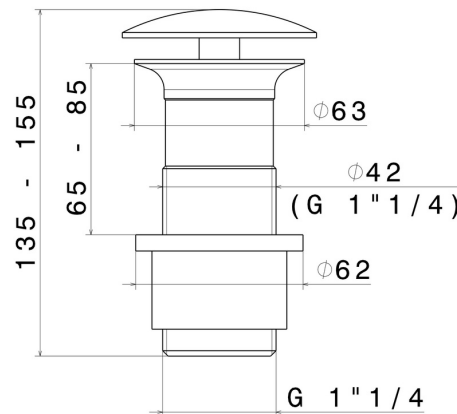

229.M0.075

1"1/4 free drain - finish Copper Glossy

FEATURES

Material	Brass
Waste / Drain set	Free drain

TECHNICAL DRAWING

229.M0.075

1"1/4 free drain - finish Copper Glossy

AVAILABLE FINISHES