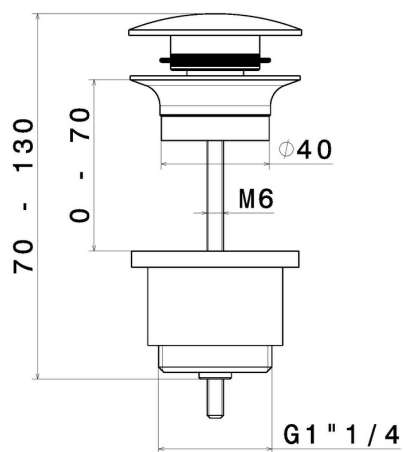

230.01.014

1"1/4 press-button and overflow drain - finish Matt White

FEATURES

Material

Brass

Waste / Drain set

Press-button drain

TECHNICAL DRAWING

230.01.014

1"1/4 press-button and overflow drain - finish Matt White

AVAILABLE FINISHES

01.014

Matt White

01.093

finish Matt Black

21.018