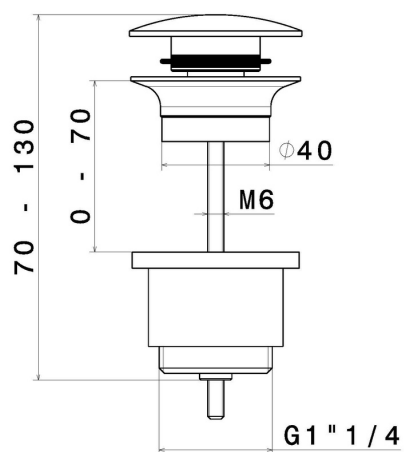

TECHNICAL DRAWING