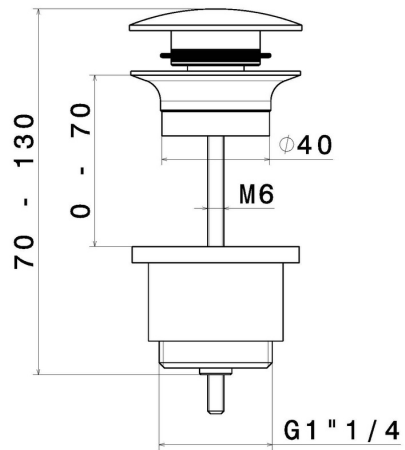

230.21.018

1"1/4 press-button and overflow drain - finish Chrome

FEATURES

Material **Brass**
Waste / Drain set **Press-button drain**

TECHNICAL DRAWING

230.21.018

1"1/4 press-button and overflow drain - finish Chrome