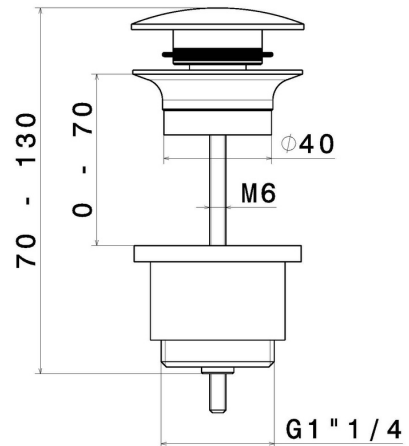

230.47.083

1"1/4 press-button and overflow drain - finish Groove Bronze

Groove Bronze

FEATURES

Material

Brass

Waste / Drain set

Press-button drain

TECHNICAL DRAWING

AR Preview
try it in your home

More Details
on our [website](#)

230.47.083

1"1/4 press-button and overflow drain - finish Groove Bronze

AVAILABLE FINISHES

47.083

Groove Bronze