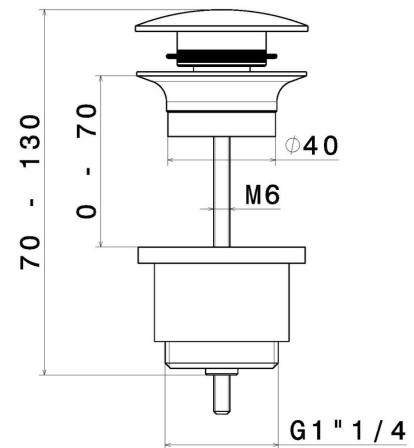

230.58.061

1"1/4 press-button and overflow drain - finish PVD Copper Bronze

PVD Copper Bronze

FEATURES

Material

Brass

Waste / Drain set

Press-button drain

TECHNICAL DRAWING

AR Preview
try it in your home

More Details
on our [website](#)

230.58.061

1"1/4 press-button and overflow drain - finish PVD Copper Bronze

AVAILABLE FINISHES

58.061

PVD Copper Bronze