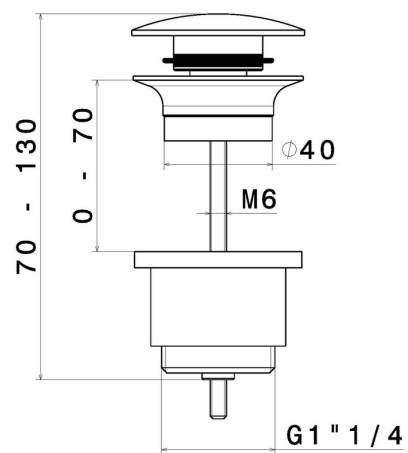

## 230.58.063

1"1/4 press-button and overflow drain - finish PVD Gun Metal

### TECHNICAL DRAWING

---

**230.58.063**

1"1/4 press-button and overflow drain - finish PVD Gun Metal