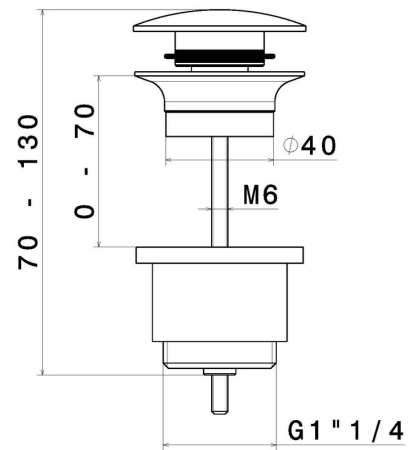

**230.59.064**

1"1/4 press-button and overflow drain - finish PVD Brushed Gun Metal

**FEATURES**

---

Material

**Brass**

Waste / Drain set

**Press-button drain**

**TECHNICAL DRAWING**

---

**230.59.064**

1"1/4 press-button and overflow drain - finish PVD Brushed Gun Metal