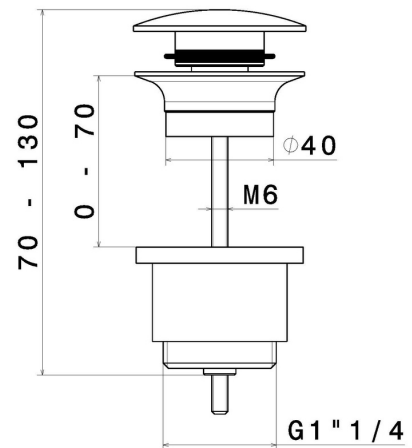

## 230.59.066

1" 1/4 press-button and overflow drain - finish PVD Brushed steel

### TECHNICAL DRAWING

---

**230.59.066**

1"1/4 press-button and overflow drain - finish PVD Brushed steel